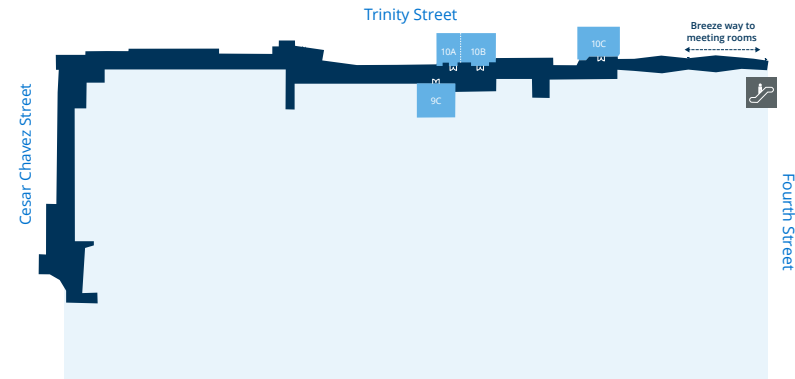

Level 1

Exhibit Hall 2 and 3

- B2B Bash sponsored by the Titanium Sponsors
- Marketplace
- Marketplace Meeting Rooms
- Networking Breaks and Lunches
- Spotlight Theater

Exhibit Hall 4

- Keynote Sessions

Ballroom A

- ELE and Team Lounge

Ballroom B

- Lunch and Learn
- Luggage Storage (Wednesday Only)

Ballroom C

- Lunch and Learn

Level 3

Meeting Rooms 9C - 10C

- Case Studies

Level 4

Ballroom D

- Experience Rooms

Ballrooms E, F, G

- Case Studies
- SiriusFoundations
- Track Sessions

Meeting Rooms 11AB - 19B

- Case Studies
- SiriusFoundations
- Track Sessions