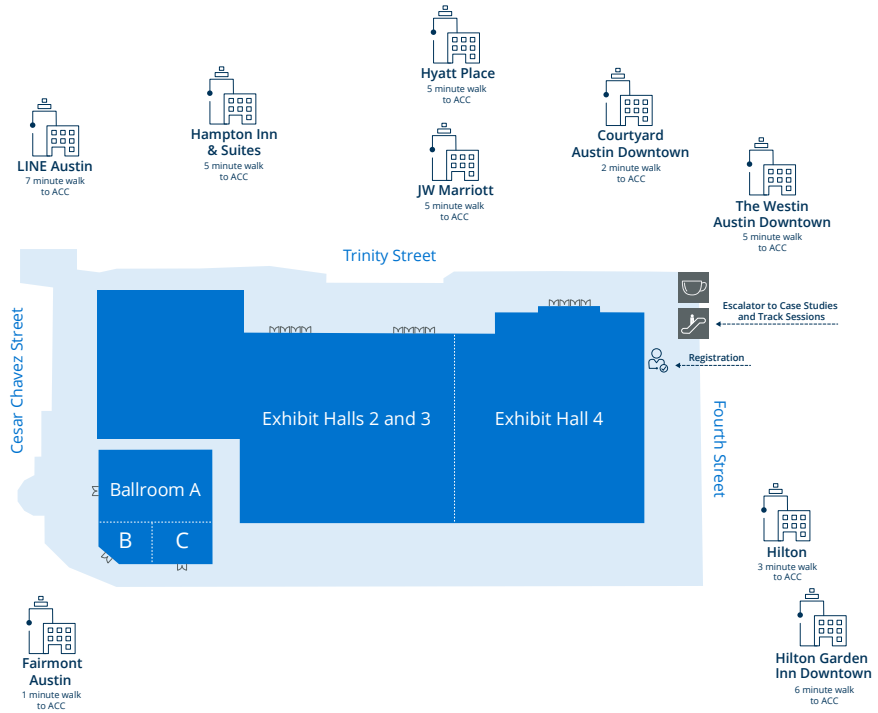

Level 1

Exhibit Hall 2 and 3

- B2B Bash sponsored by the Titanium Sponsors
- Marketplace
- Marketplace Meeting Rooms
- Networking Breaks and Lunches
- Spotlight Theater

Exhibit Hall 4

- Keynote Sessions

Ballroom A

- ELE and Team Lounge

Ballroom B

- Lunch and Learn
- Luggage Storage (Wednesday Only)

Ballroom C

- Lunch and Learn

Level 3

Meeting Rooms 9C - 10C

- Case Studies

Level 4

Ballroom D

- Experience Rooms

Ballrooms E, F, G

- Case Studies
- SiriusFoundations
- Track Sessions

Meeting Rooms 11AB - 19B

- Case Studies
- SiriusFoundations
- Track Sessions